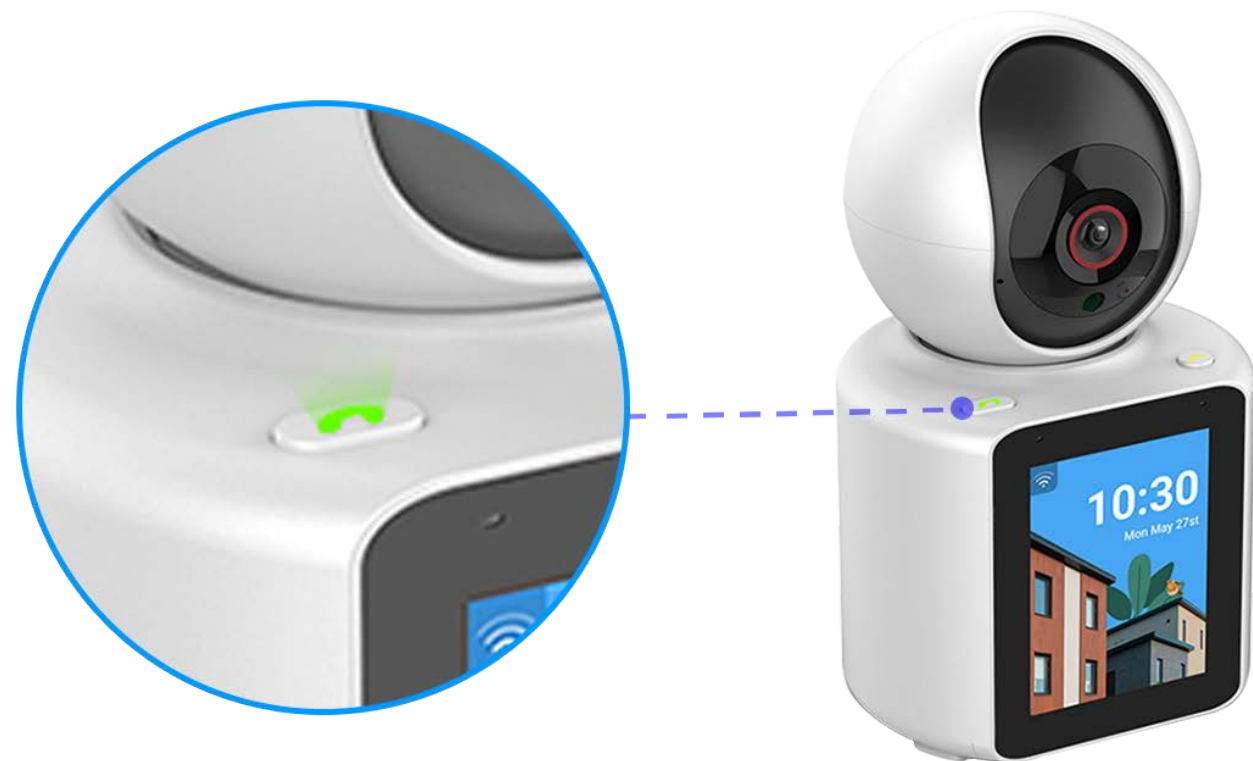

Video Call Smart Camera

Accompanying the elderly/taking care of children, two-way call video smart camera makes you no longer remote

C31

Two-way video calling

FTZ350°

HD 1080

Intelligent motion tracking

one-touch dialing

8-meter night vision

Highlights

Two – Way Video Calling

Two – way video, more than just monitoring to see each other, more real, no matter when and where

PTZ 350°

PTZ 350° panoramic cruise, 60° vertical rotation; so you can clearly see everything in your home

Highlights

One Touch Call

Simple operation, not afraid of the elderly do not know how to use, just one key to dial both the video call

1080 HD

1080 HD camera with a wide-angle camera for a clearer and wider view.

Features

Notification Of Cry Detection

AI voice wakeup auto-push, real-time detection, find children crying at home; instant push to APP

Intelligent motion tracking

Detect the movement of the human figure automatically capture, real-time automatic follow-up, record the dynamic