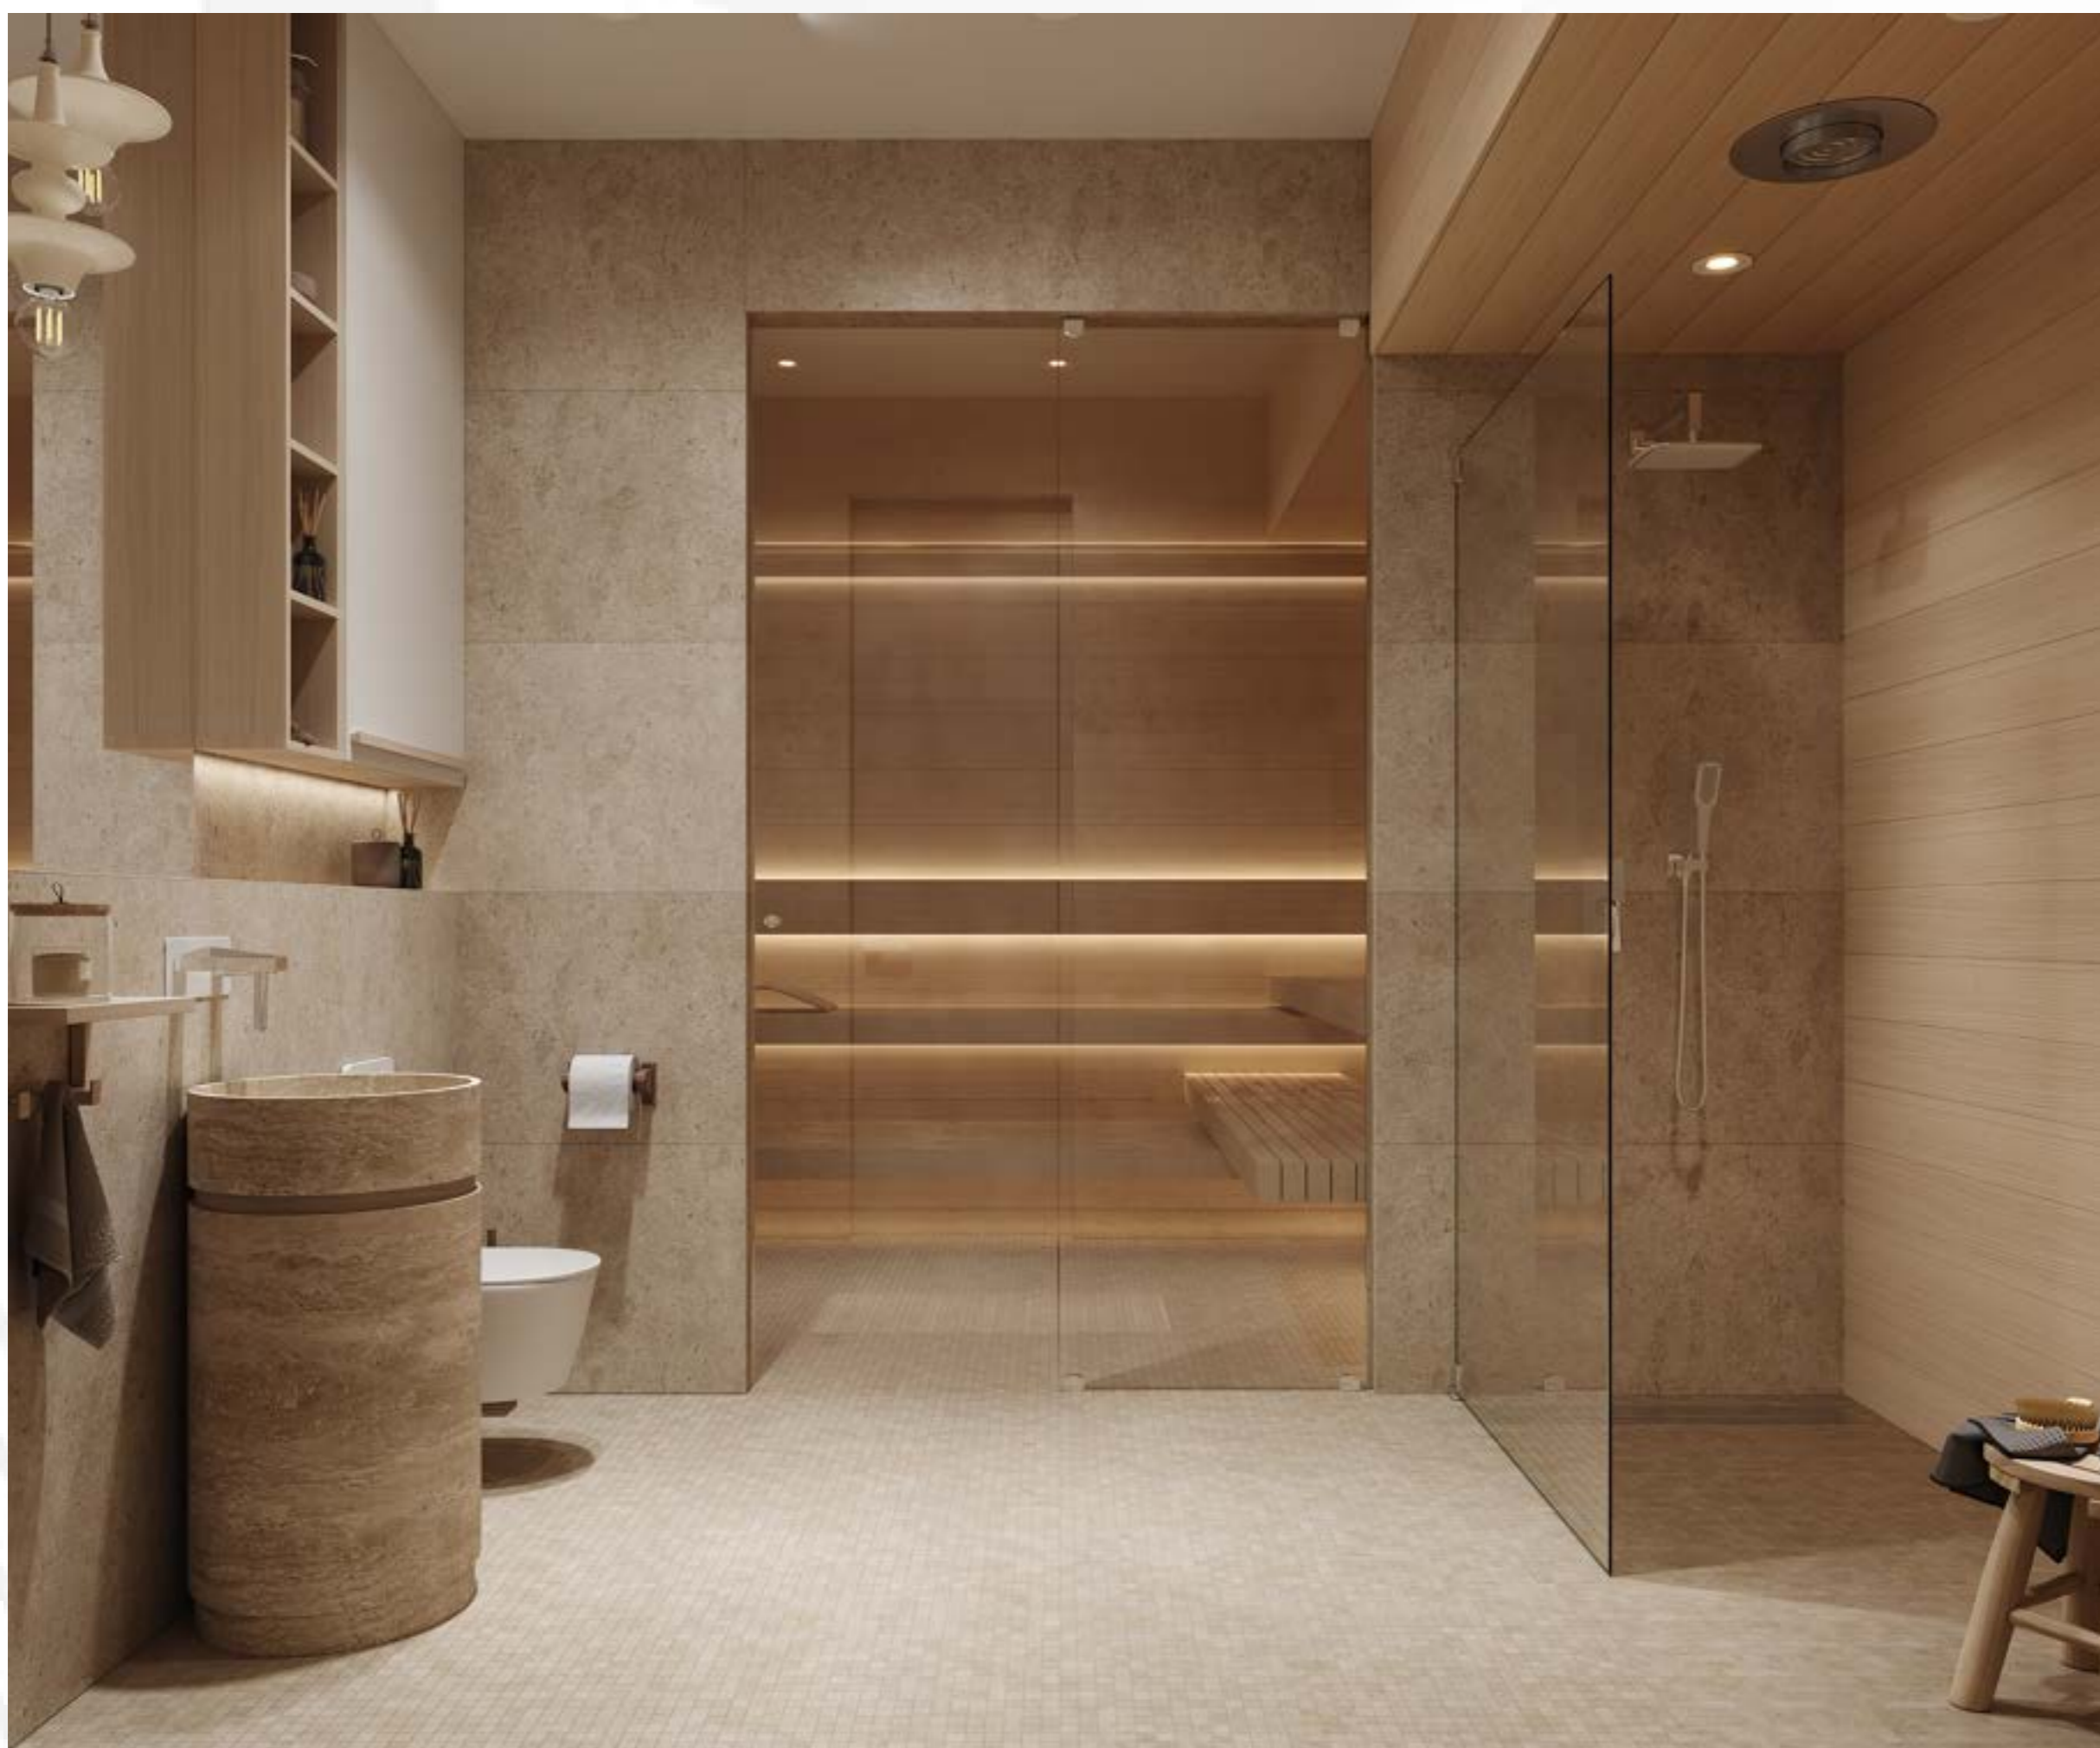

МИНИМАЛИЗМ • ПАВЛОВСКИЕ СОСНЫ