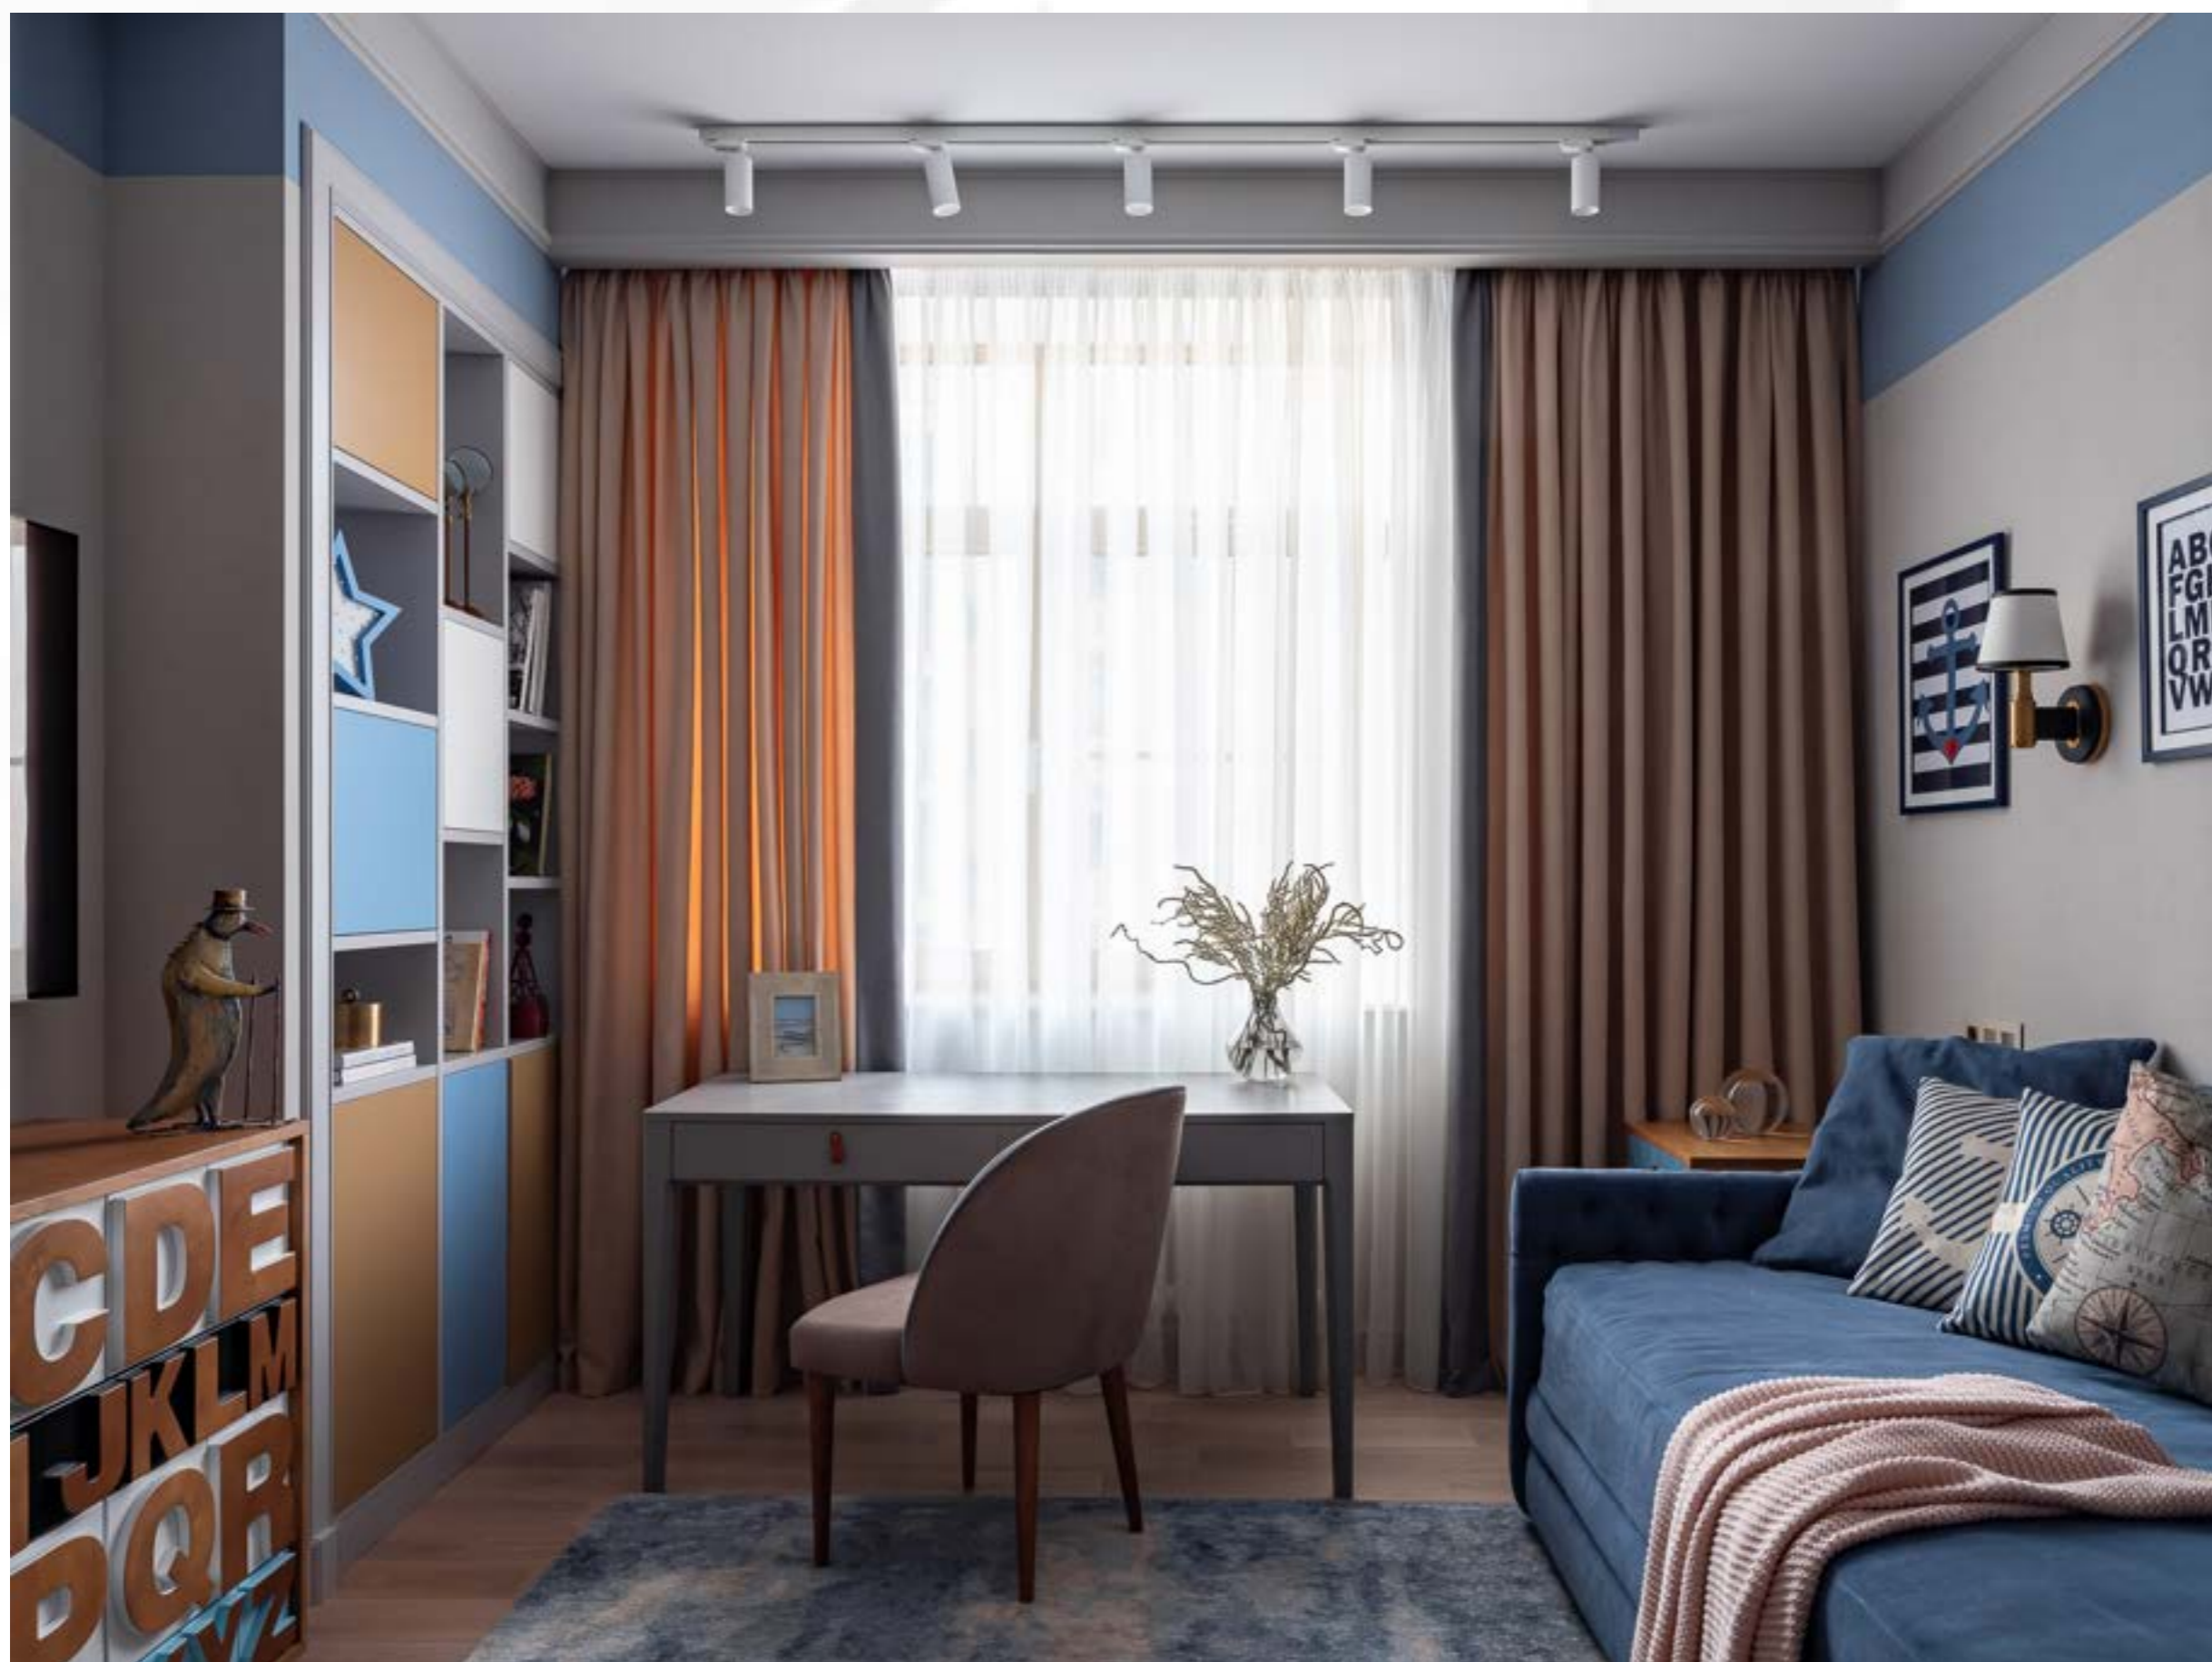

СОВРЕМЕННАЯ КЛАССИКА • АЛЫЕ ПАРУСА