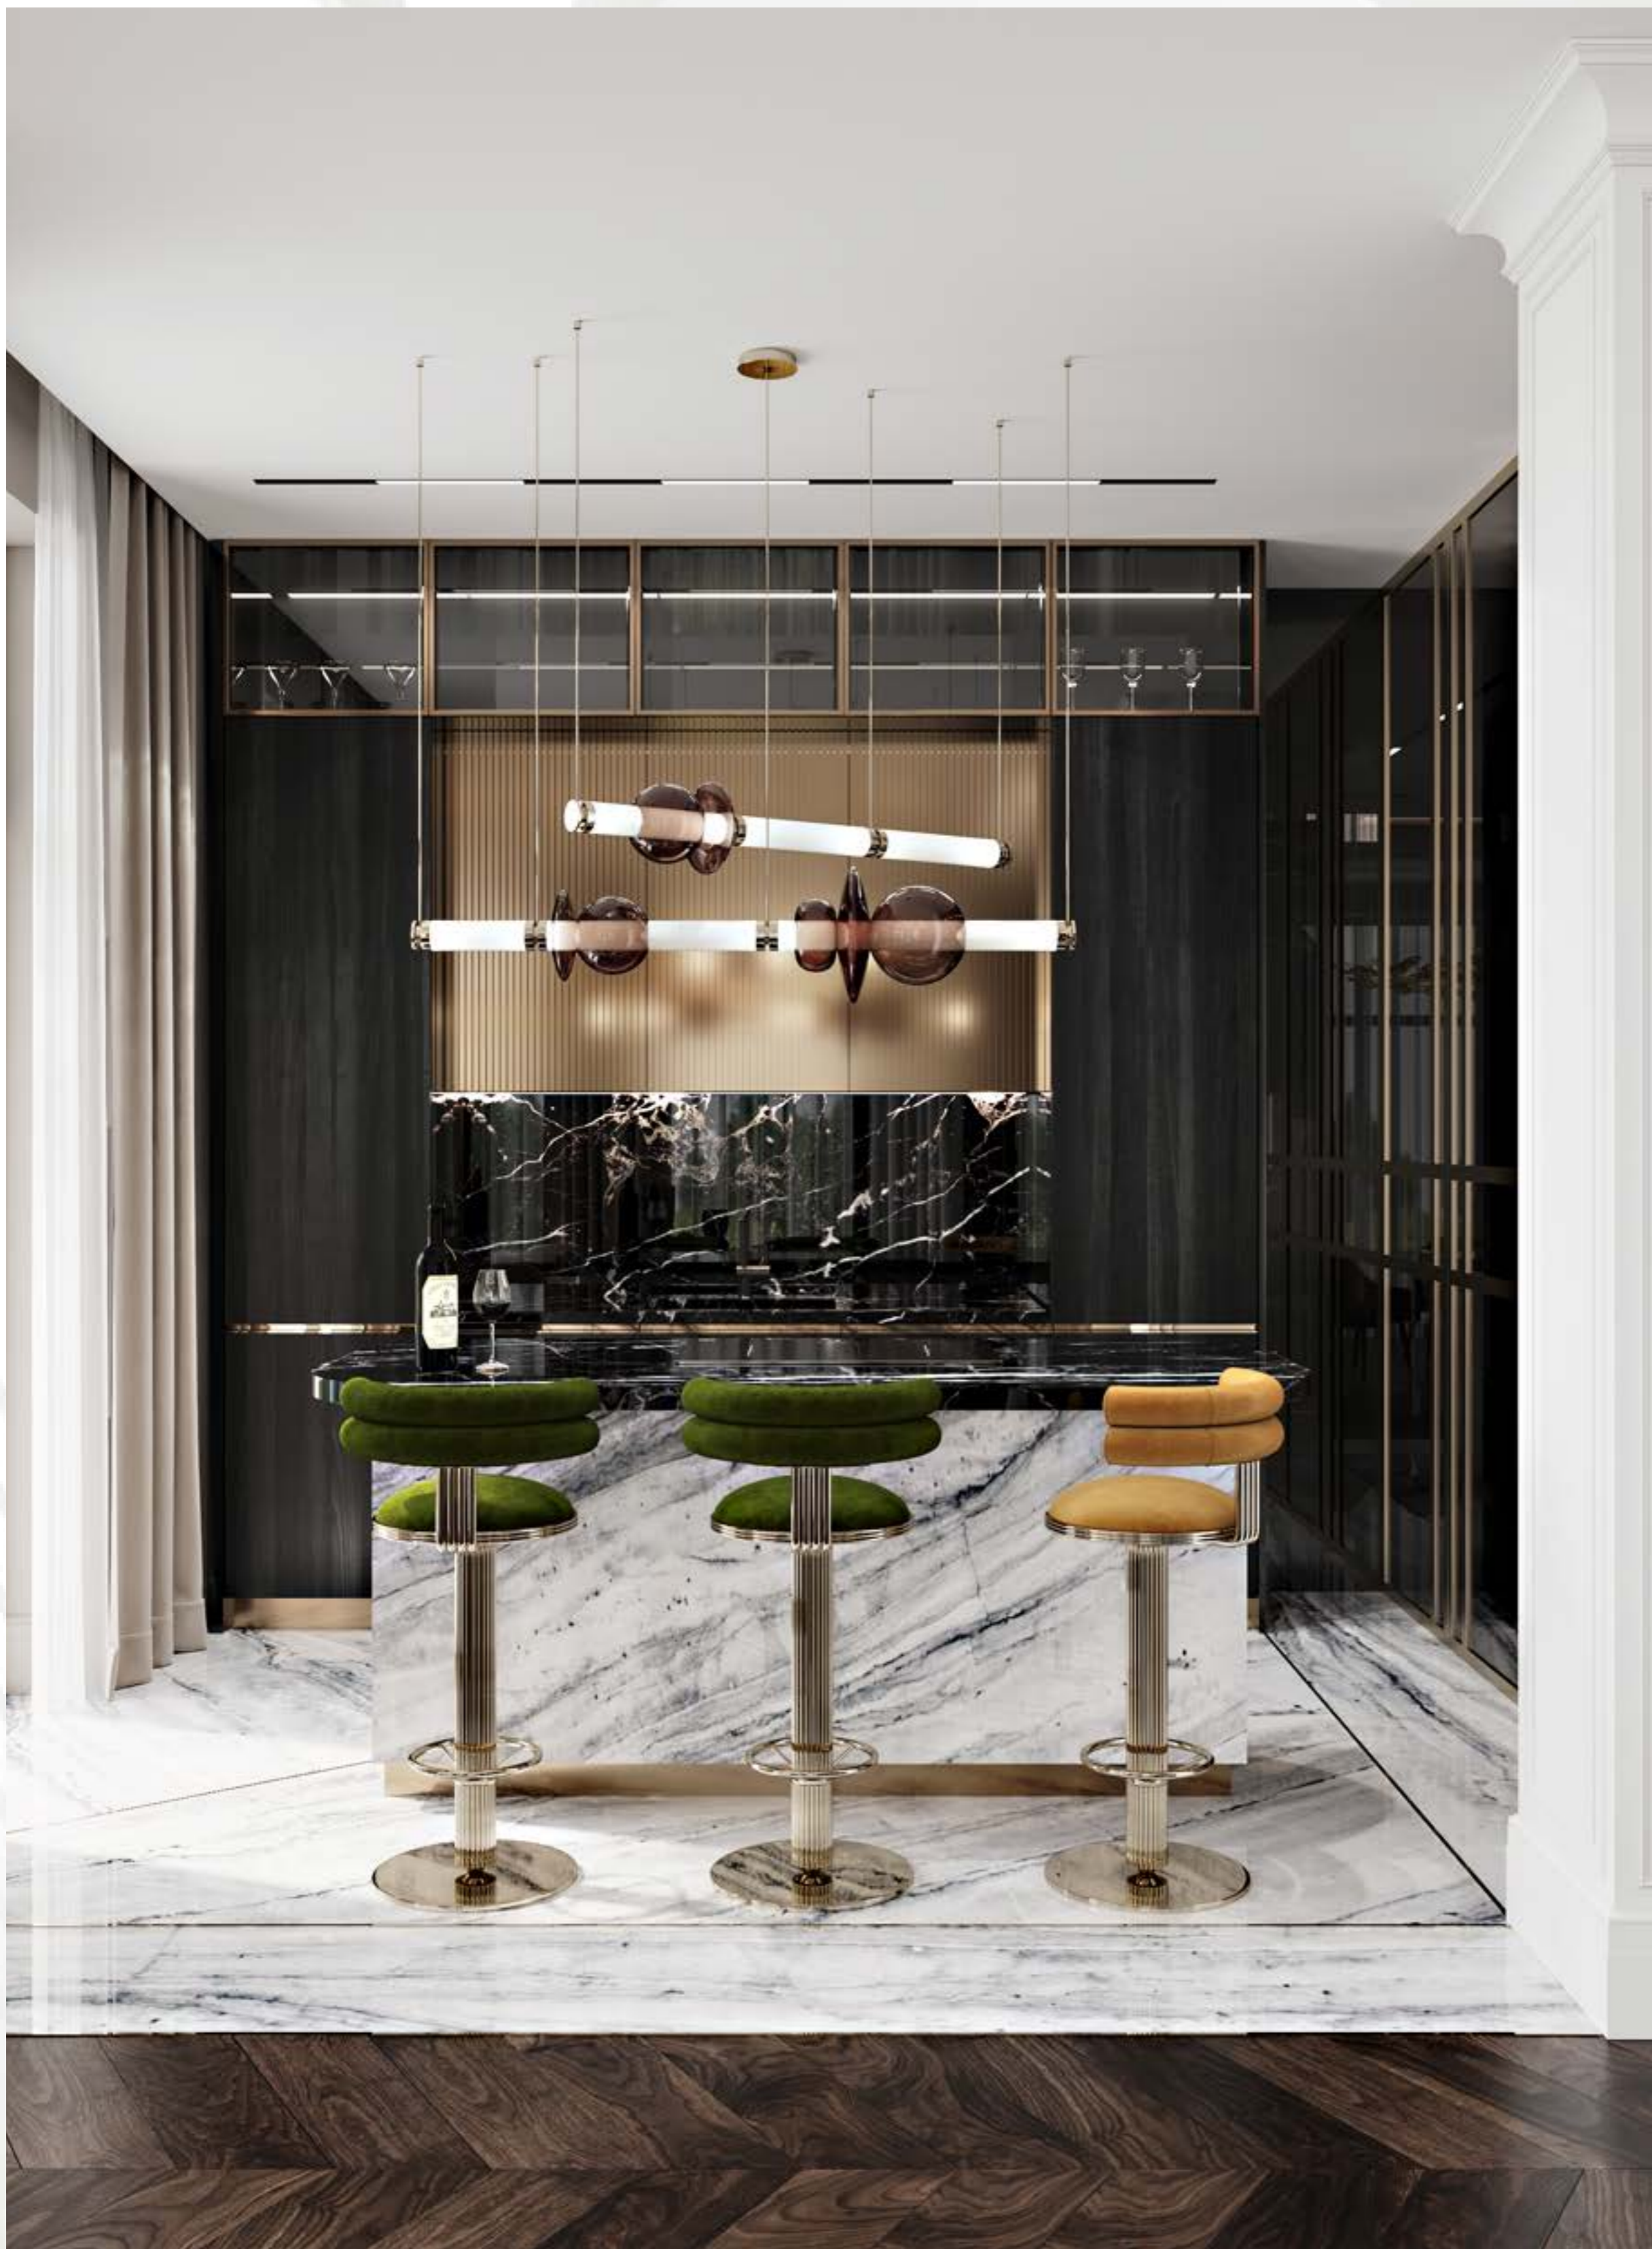

СОВРЕМЕННАЯ КЛАССИКА • ДОМ