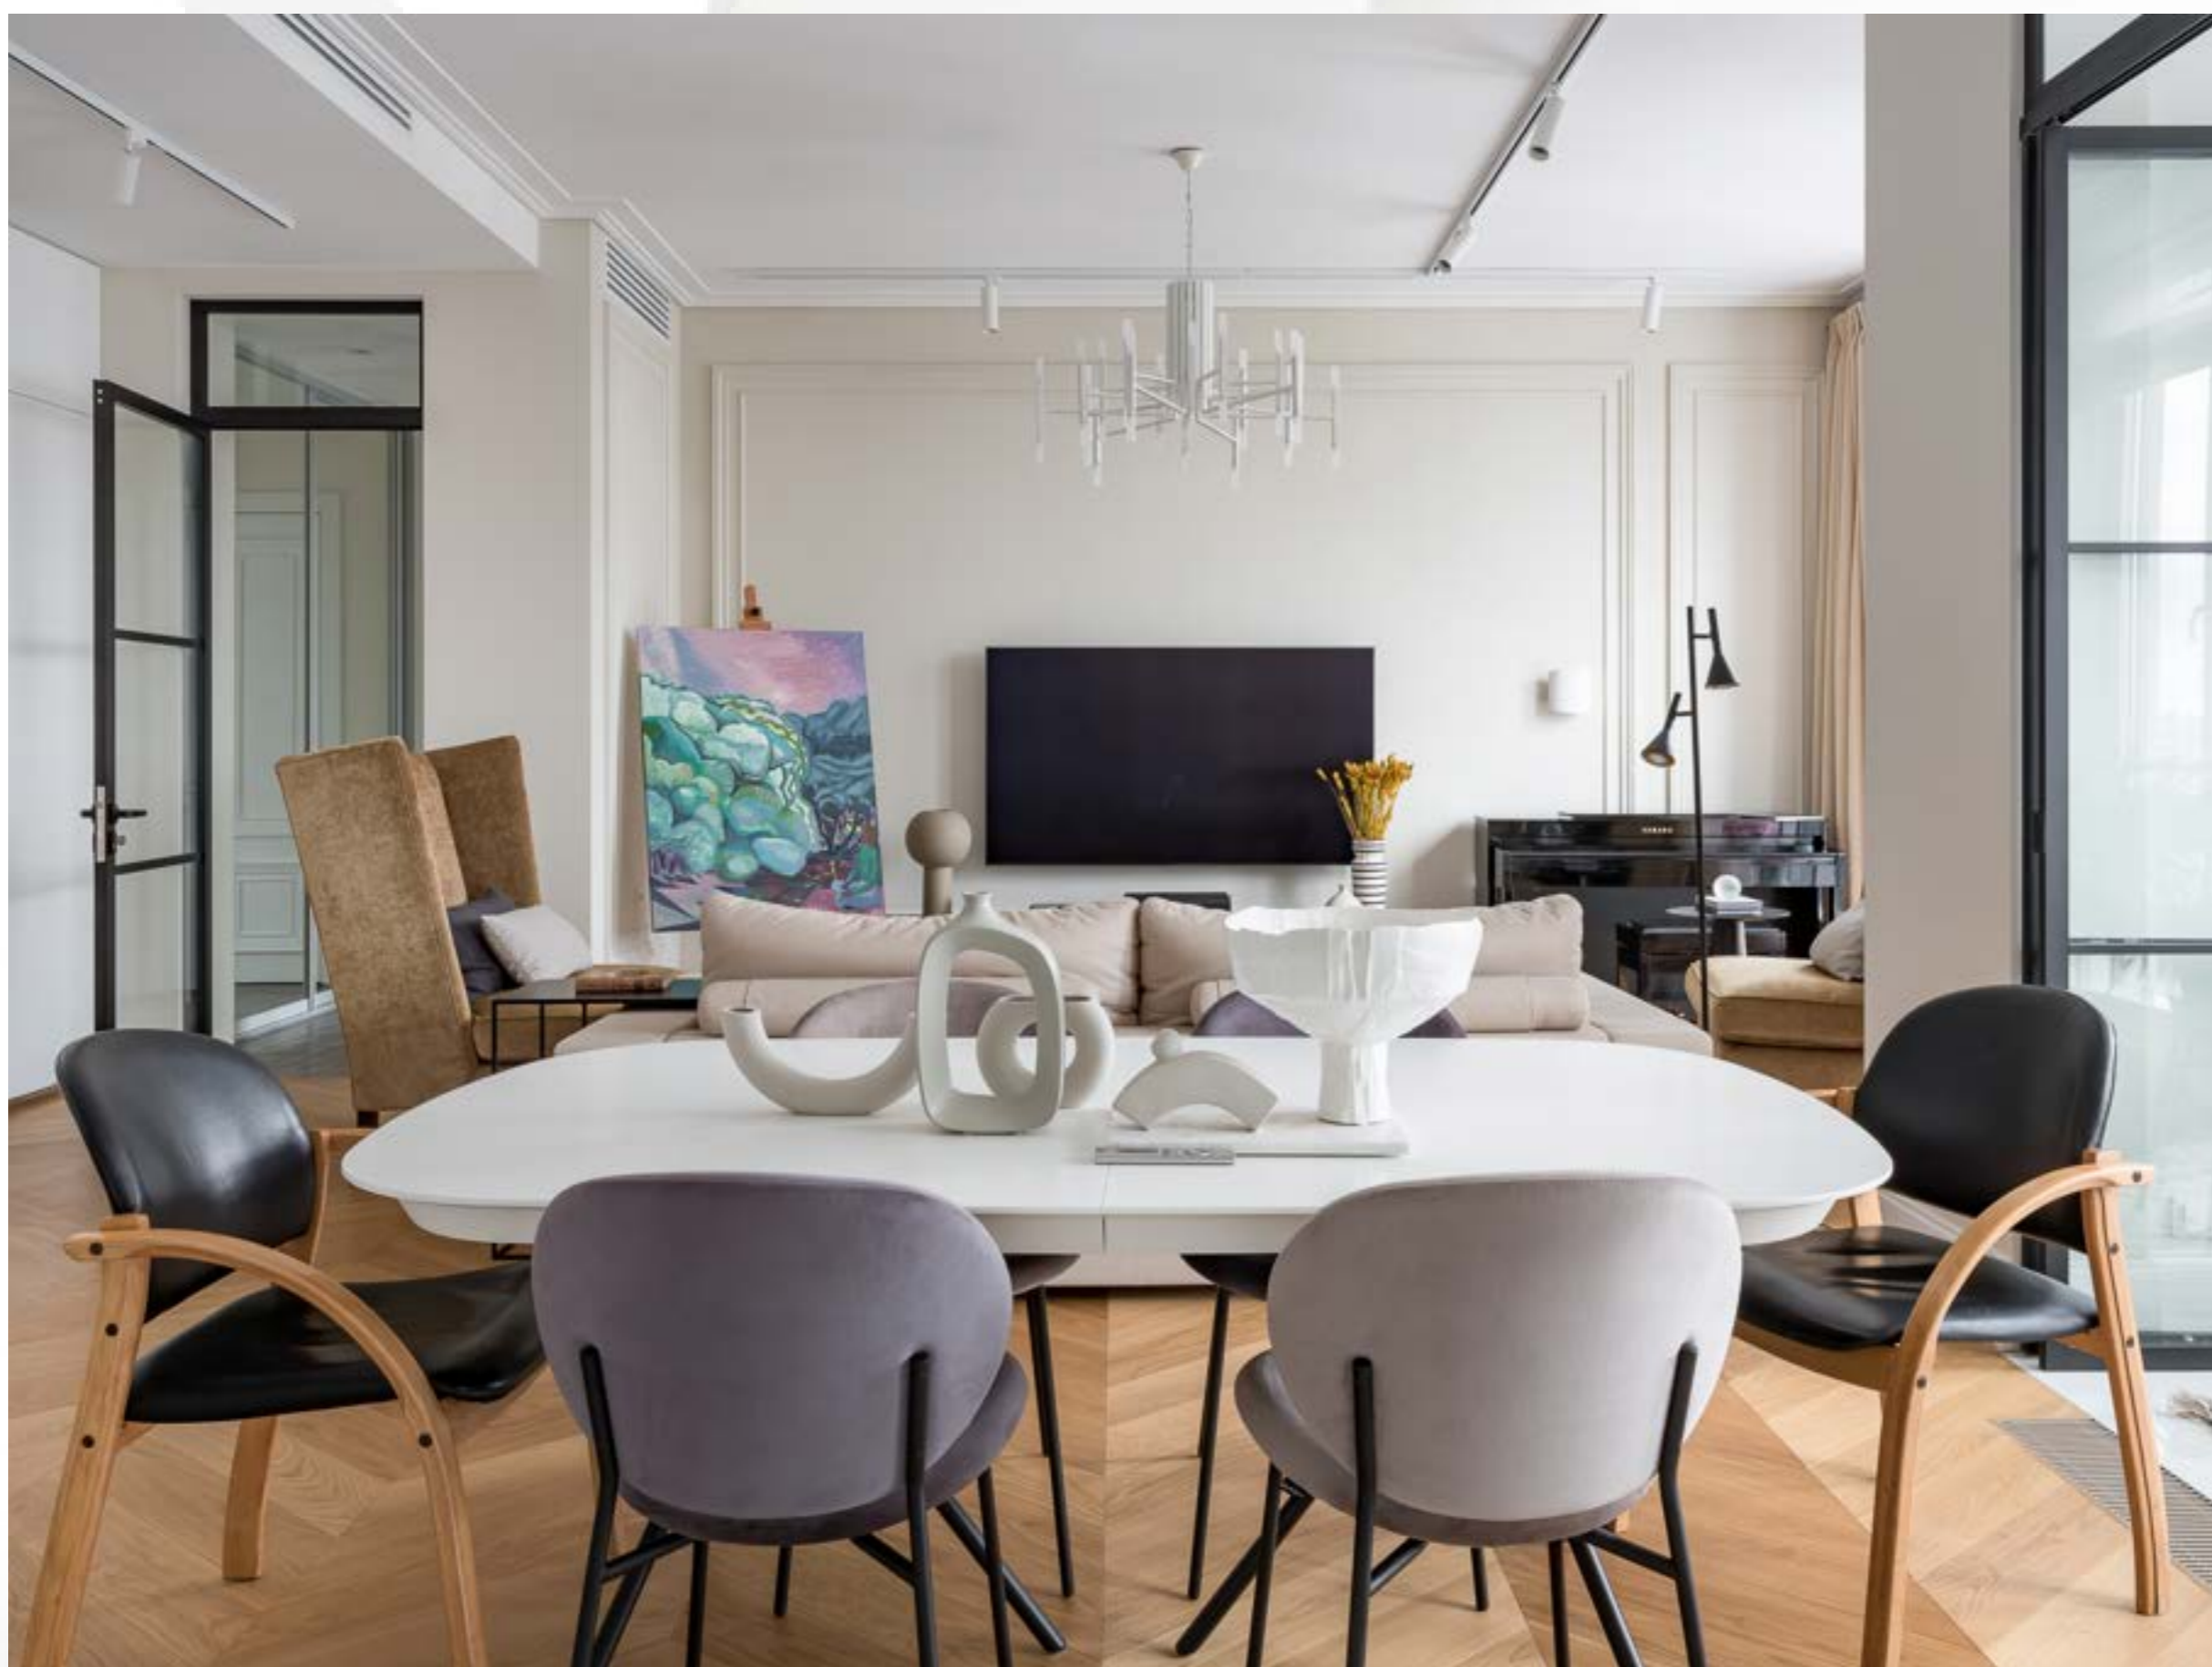

ЭКЛЕКТИКА • ЖК НАСЛЕДИЕ