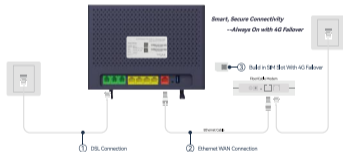

Super Hybrid 4G/LTE VDSL Gigabyte Modem Router with VoIP and 4G Failover

C5912TR-V2

C5912TR-V2 Smart, Secure Connectivity--Always On with 4G Failover

Highlights

Support with 4GX & 4GPlus

C5912TR-V2 offering 700MHz service it also has the 2,600MHz band as well. The 2,600MHz offering works over shorter distances, But it can allow increased bandwidth for data.

Versatile Connectivity

As a powerful DSL modem router, the C5912TR-V2 supports super fast VDSL broadband of up to 350 Mbps, as well a variety of other connection types. The LAN/WAN port accepts connections from Cable Modem or Fiber Modem, and the SIM SLOT port supports 3G/4G SIM connections for a perfect main or backup internet connection.