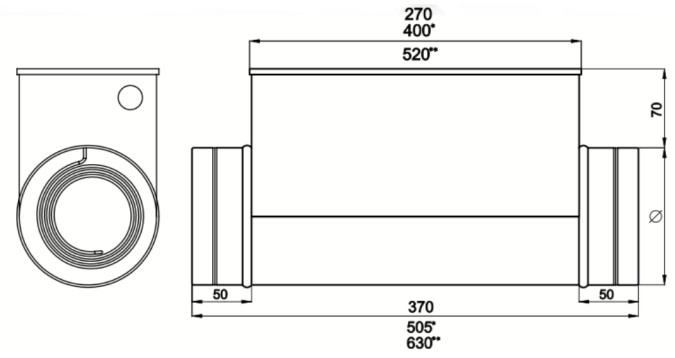

## TA-EKA-NI

\* Dimension for 12/15 kW heaters