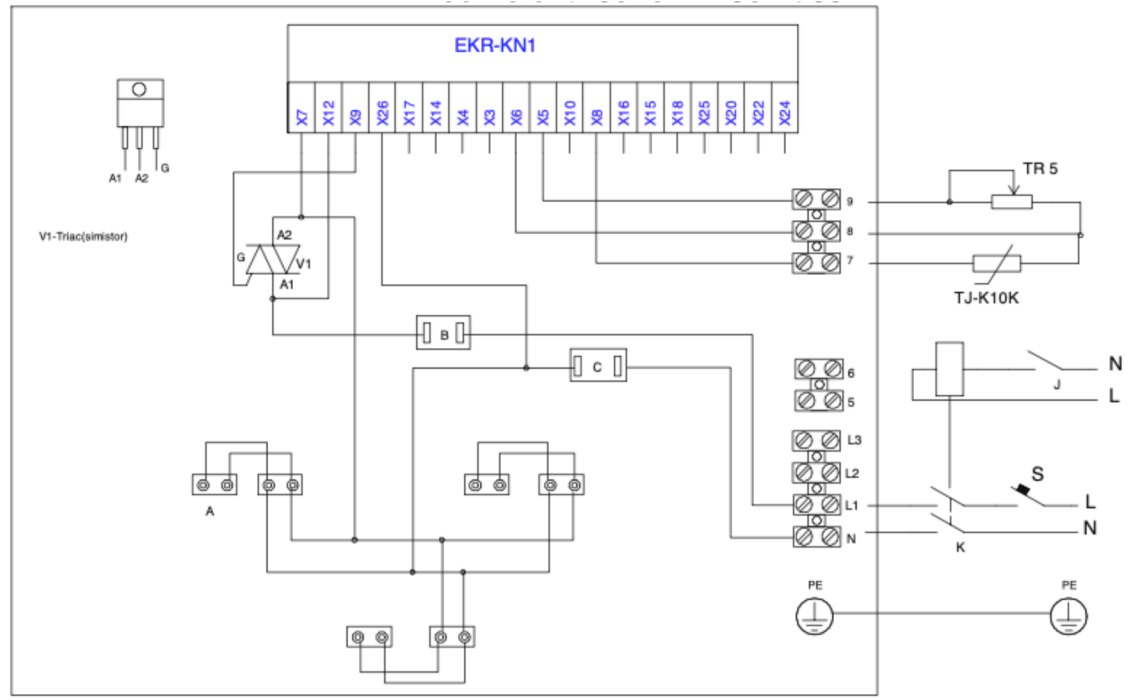

## TA-EKA-NI

\* Dimension for 12/15 kW heaters